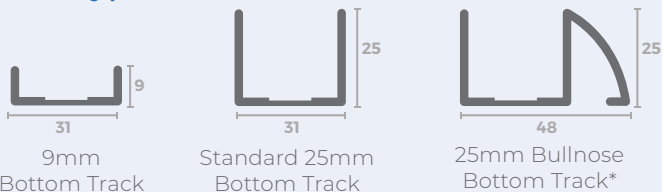

OPTIONS

Track Type Standard